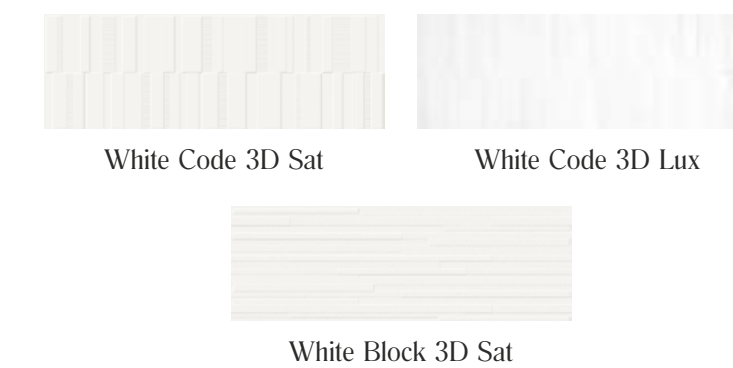

White Spike 3D

Grey Spike 3D

Beige Spike 3D

Formati · Sizes

30x90

- M13E** Dover White
- M13F** Dover Grey
- M13G** Dover Beige

- M13J** Dover White Struttura Block 3D
- M13K** Dover Grey Struttura Block 3D
- M13L** Dover Beige Struttura Block 3D

- M13M** Dover White Struttura Spike 3D
- M13N** Dover Grey Struttura Spike 3D
- M13P** Dover Beige Struttura Spike 3D

13

Colori · Colours

White
Matt

White
Lux

Strutture · Structures

White Code 3D Sat

White Code 3D Lux